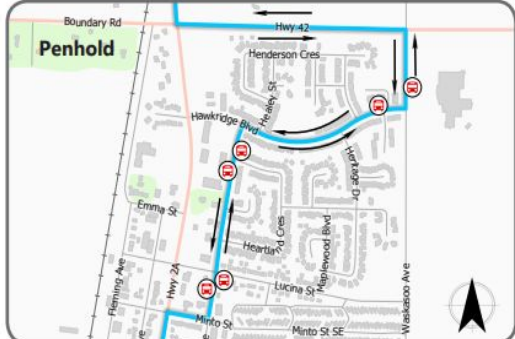

Bus service operated by Red Deer Transit

ROUTE 103 – 2A SOUTH REGIONAL TRANSIT (Monday to Friday)

(O/S - Out of Service)

DEPART			NORTHBOUND						ARRIVE
SOUTHBOUND			NORTHBOUND						
Bower Mall * Bennett St./Baker Av. Red Deer	Chinooks Edge 50 St. Innisfail	Historical Village 42 St./52 Av. Innisfail	Penhold Clinic Robinson Av./Hawkrigde Bv. Penhold	Multiplex Waskasoo Av./Multiplex Penhold	EB Airport Dr Hwy 2A Redwood Bv. / Airport Dr. Springbrook	Airport Airport Dr. Springbrook	The Bay ** Gaetz Av. / Bennett St. Red Deer	Bower Mall *** Bennett St. / Baker Av. Red Deer	
6:30 AM	6:55 AM	7:00 AM	7:15 AM	7:18 AM	7:23 AM	7:27 AM	7:41 AM	7:45 AM	
8:00 AM	8:25 AM	8:30 AM	8:45 AM	8:48 AM	8:53 AM	8:57 AM	9:11 AM	9:15 AM O/S	

- * Route 1 from City Centre arrives at 6:26 AM | 7:56 AM | 1:26 PM | 3:26 PM | 5:26 PM. Transfers from Route 10 will be on Gaetz Av./22 St. and arrives at 1:34 PM | 3:34 PM | 5:34 PM
- ** Transfer here to Route 10 for service to Red Deer College and Hospital. Route 10 arrives at 7:45 AM | 9:15 AM | 2:45 PM | 5:45 PM | 7:15 PM
- *** Transfer here to Route 1 for service to City Centre. Route 1 arrives at 7:57 AM | 9:27 AM | 3:57 PM | 5:27 PM | 7:27 PM